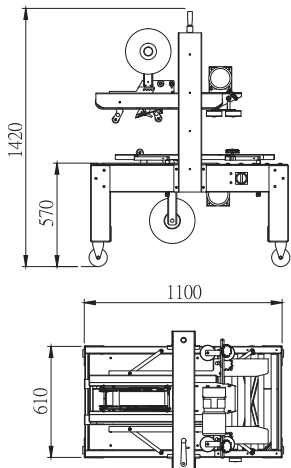

CHS-6602

CHS-6602 TOP AND BOTTOM CARTON SEALER

CHS-6602 FEATURES

- Fast and easy box size changes
- Top squeezers push top flaps together for accurate case sealing
- Adjustable side-guiding rails
- Dual mast for tape head stability
- Adjustable leg extensions
- Stainless steel roller table
- Plug-in and go operation
- Low maintenance

CHS-6602 TAPING SPECIFICATION

Sealer Type	Top and bottom belt carton sealer
Power Supply	1 phase, 110V/220V, 50/60HZ
2" Tape Sealing Size	L150mm - Infinite, W180 - 500mm, H110 - 500mm
3" Tape Sealing Size	L150mm - Infinite, W180 - 500mm, H110 - 500mm
Tape Overlap	L60±5 (mm) standard
Working Table Height	570-770mm
Belt Speed	20M/min.
Capacity	30 cases/per min. depending on box size and operator efficiency.

Chuen An Machinery Industrial Co., Ltd.

No.8, Wugong 7th Rd., Wufong Dist., Taichung City 41353, Taiwan

Tel: +886-4-2331-8689 | Fax: +886-4-2331-9689 | <http://www.chuen-an.com>

E-mail: chuenan.intsales@gmail.com, chuenan.chuenan@msa.hinet.net