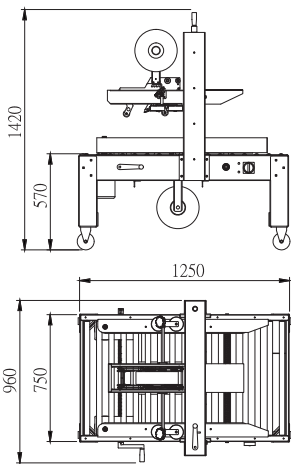

### CHS-6601 SIDE BELT CARTON SEALER

#### CHS-6601 FEATURES

- Fast and easy box size changes
- Industrial strength side belts
- Top squeezers push top flaps together for accurate case sealing
- Locking casters for transportation within plant
- Dual mast for tape head stability
- Adjustable leg extensions
- Stainless steel roller table
- Plug-in and go operation

#### CHS-6601 TAPING SPECIFICATION

Sealer Type	Side belt carton sealer
Power Supply	1 phase, 110V/220V, 50/60HZ
2" Tape Sealing Size	L150mm - Infinite, W110 - 500mm, H110 - 500mm
3" Tape Sealing Size	L150mm - Infinite, W135 - 500mm, H110 - 500mm
Tape Overlap	L60±5 (mm) standard
Working Table Height	570-770mm
Belt Speed	20M/min.
Capacity	30 cases/per min. depending on box size and operator efficiency.

#### CHS-6602 TAPING SPECIFICATION

Sealer Type	Top and bottom belt carton sealer
Power Supply	1 phase, 110V/220V, 50/60HZ
2" Tape Sealing Size	L150mm - Infinite, W180 - 500mm, H110 - 500mm
3" Tape Sealing Size	L150mm - Infinite, W180 - 500mm, H110 - 500mm
Tape Overlap	L60±5 (mm) standard
Working Table Height	570-770mm
Belt Speed	20M/min.
Capacity	30 cases/per min. depending on box size and operator efficiency.